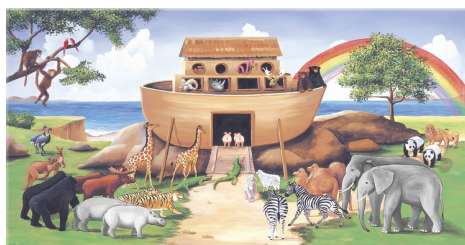

Sands®

CASINO · RESORT
BETHLEHEM