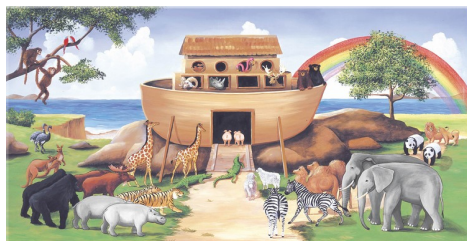

Sands
CASINO · RESORT
BETHLEHEM